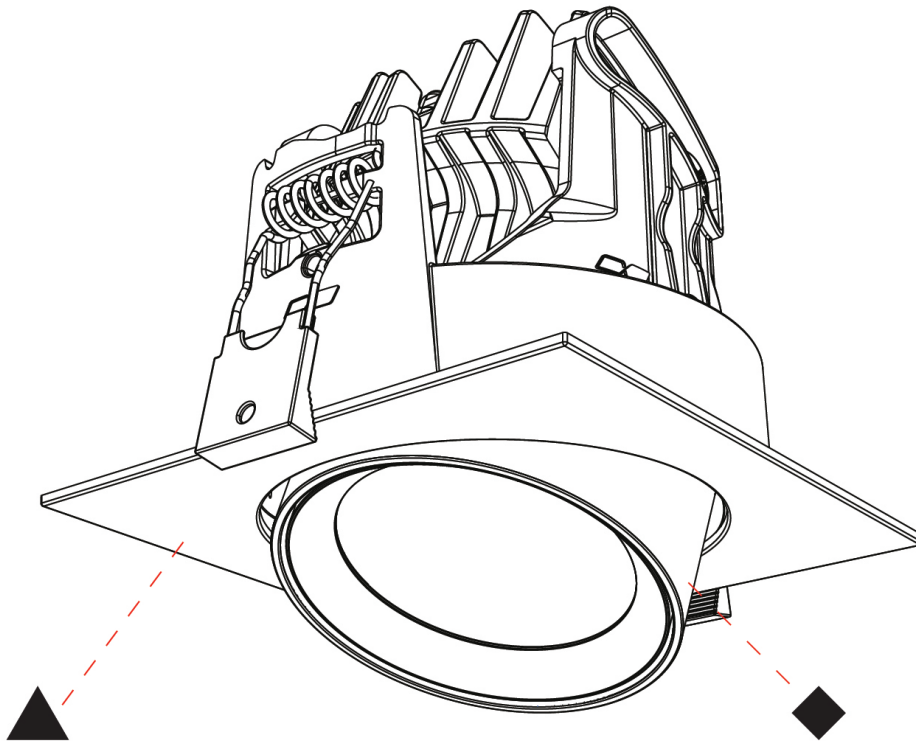

CENTRIQ SQUARE ADJUSTABLE RECESSED

A35982-

PROJECT _____

TYPE _____

SPECIFIER _____

QUANTITY _____

DATE _____