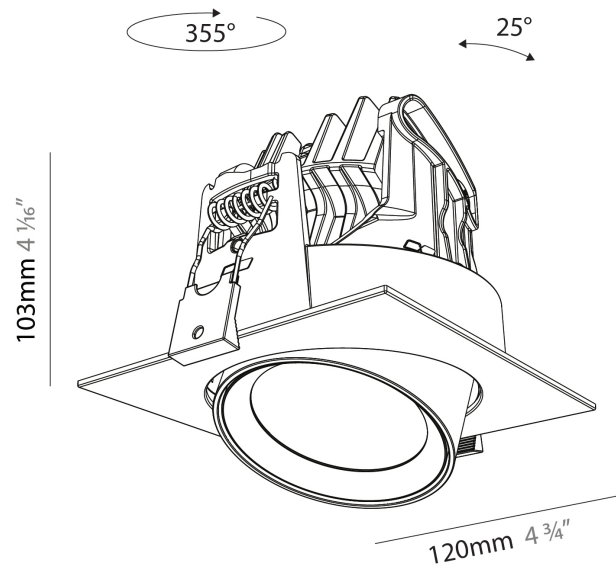

Series: Centriq
Subseries: Centriq Square Adjustable
Brand: Prolicht
Division: Architectural
Mounting Type: Recessed
Mounting Location: Ceiling
Subcategory: Spots

PHYSICAL

Shape: Cylinder
Diameter (mm): 120
Diameter (in): 4 ¾
Length (mm): 120
Length (in): 4 ¾
Height (mm): 105
Height (in): 4 ⅙
Min. Recessing Depth (mm): 120
Min. Recessing Depth (in): 4 ¾
Light Distribution: Adjustable / Direct
Weight (kg): 0.665
Diffuser: Lens Pack - No Lens / Opal / Linear Spread Lens / Honeycomb / Spread Lens
Fixture Finish: SSR / BKV / CWI / CRY / HAB / UFT / ITA / RUA / FTG / MYG / LOD / PUS / FRO / FUP / KIA / POP / BLS / SPG / MEY / GOH / GUM / CHC / COM / ABZ / JAG / OBR / MOS / ROR
Fixture Material: Aluminum
Cut-out Measurements: Dia. 112mm / 4 7/16"

ELECTRICAL

Lamp Type: LED (Zhaga Standard)
Input Wattage (W): 20.5
Total Output Wattage (W): 18.1
Dimming: Tri-Mode (Non-Dimming and Phase Dimming (120Vac only) and 0-10V Dimming)
Driver Included: Yes
Driver Location: Recessed Housing
Driver Type: Constant Current - Universal
Driver Class: Class 2
Input Voltage (V): 120 - 277
Constant Current (MA): 500

LED

Color Temperature (°K): 2700 / 3000 / 3500 / 4000
Max. Delivered Lumen (lm): 1432 / 1542 / 1432 / 1636
Nominal Lumen (lm): 1668 / 1797 / 1668 / 1907
CRI: >90 CRI
Lamp Life (hrs): 50000

OPTICAL

Reflector°: 10
Adjustability: Rotational 350° / Tilt 25°

RATINGS AND CERTIFICATIONS

Certified By: CSA Certified to UL and CSA Standards
IP rating: IP20